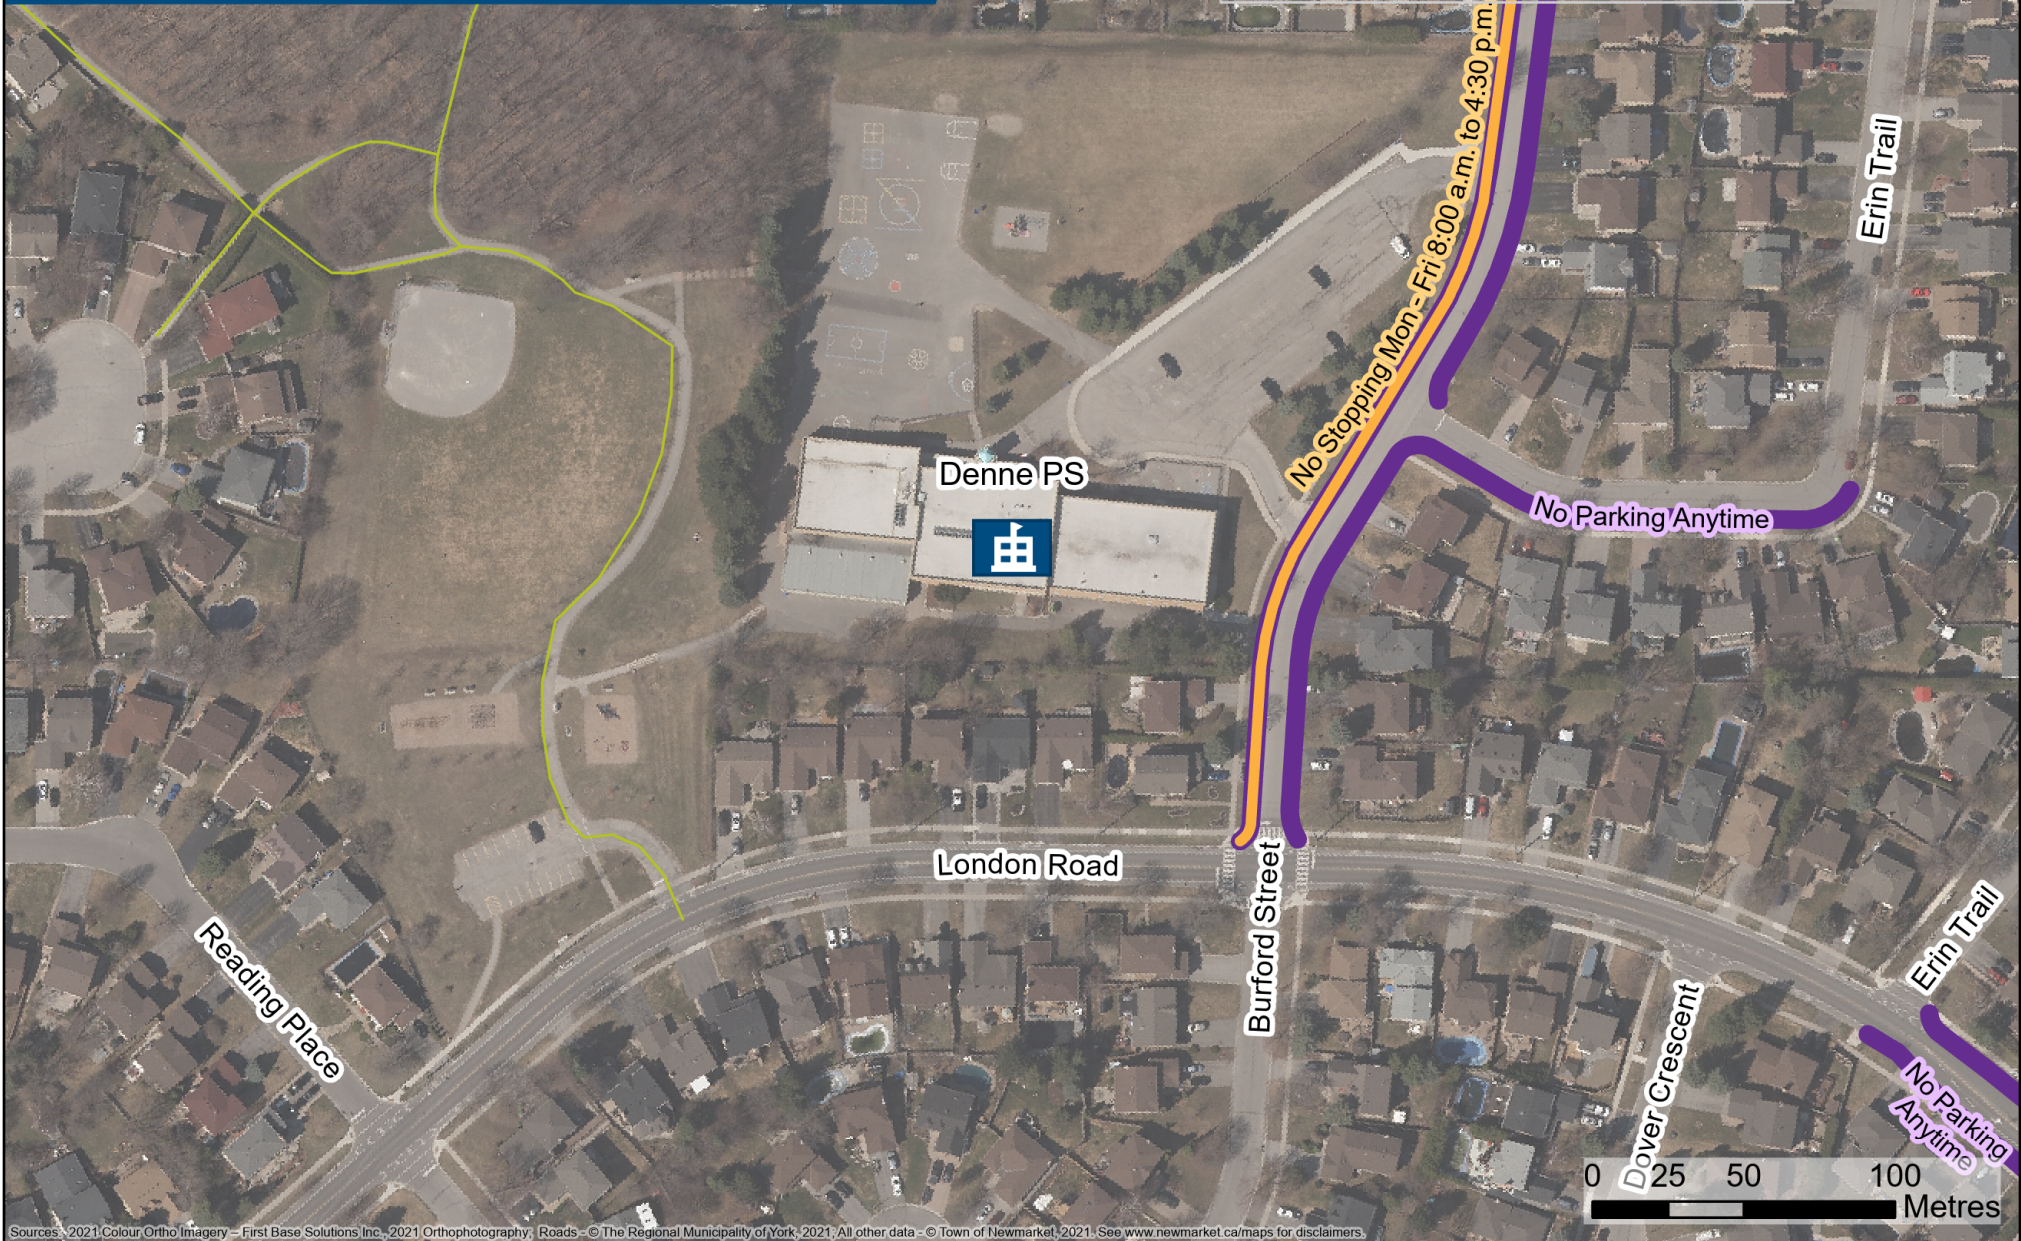

DENNE PUBLIC SCHOOL

330 BURFORD ST

This map is for reference only.
Please continue to follow all rules of the road,
observe all posted signage and adhere to the
Town's parking by-law .

Sources: 2021 Colour Ortho Imagery - First Base Solutions Inc., 2021 Orthophotography; Roads - © The Regional Municipality of York, 2021; All other data - © Town of Newmarket, 2021. See www.newmarket.ca/maps for disclaimers.

Parking Restrictions

 No Parking

 No Stopping

 Elementary School

 Future road

 Railway

 Trail

Designed & Produced by
Information Technology - GIS
Printed: December, 2021