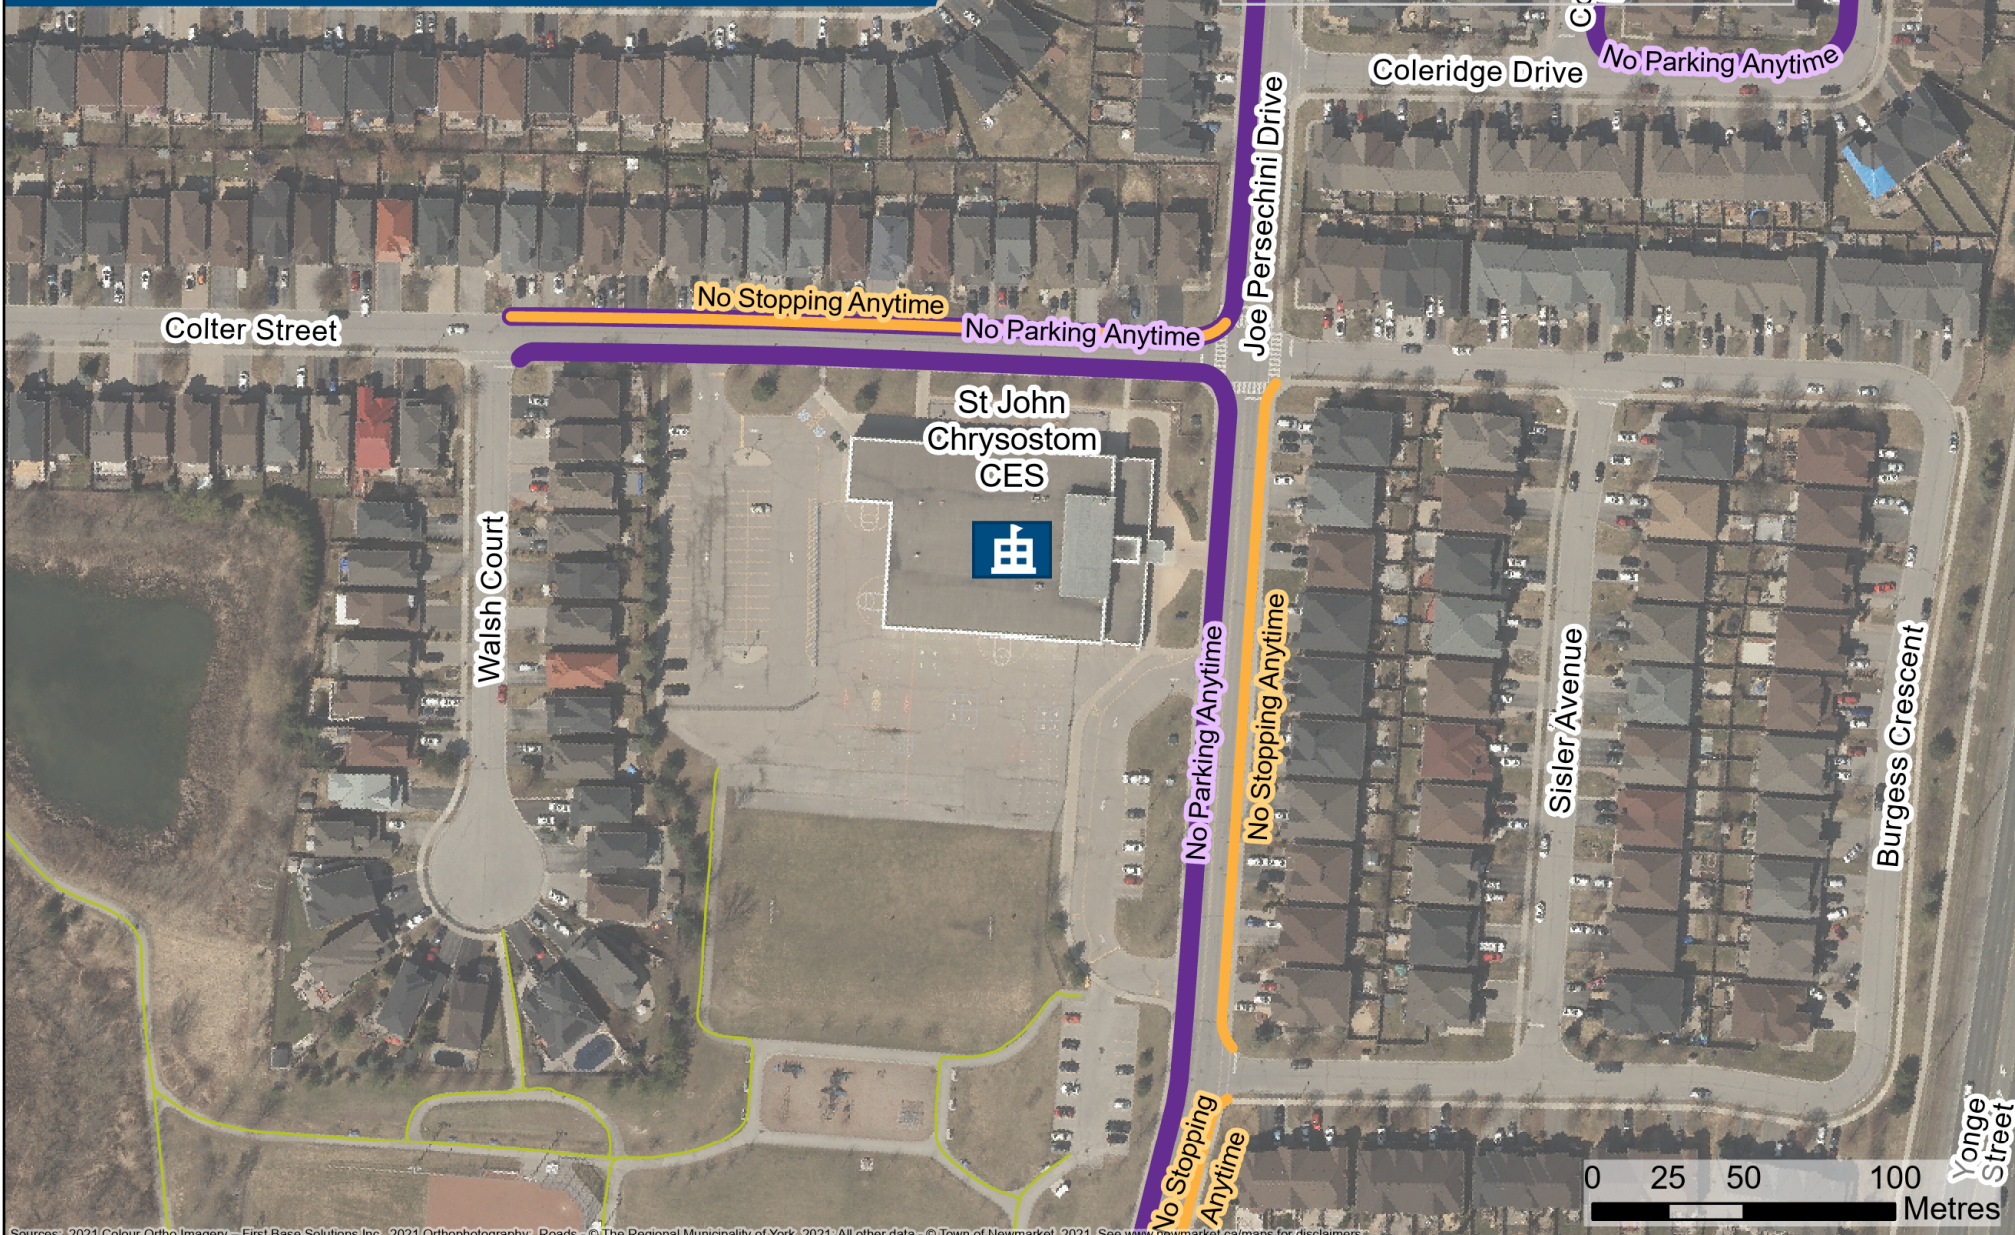

ST JOHN CHRYSOSTOM CES

800 JOE PERSECHINI DR

This map is for reference only.
Please continue to follow all rules of the road,
observe all posted signage and adhere to the
Town's parking by-law .

Sources : 2021 Colour Ortho Imagery – First Base Solutions Inc. , 2021 Orthophotography; Roads - © The Regional Municipality of York, 2021; All other data - © Town of Newmarket, 2021. See www.newmarket.ca/maps for disclaimers.

Parking Restrictions

 No Parking

 Elementary School

 Railway

 No Stopping

 Future road

 Trail

Designed & Produced by
Information Technology – GIS.
Printed: December, 2021